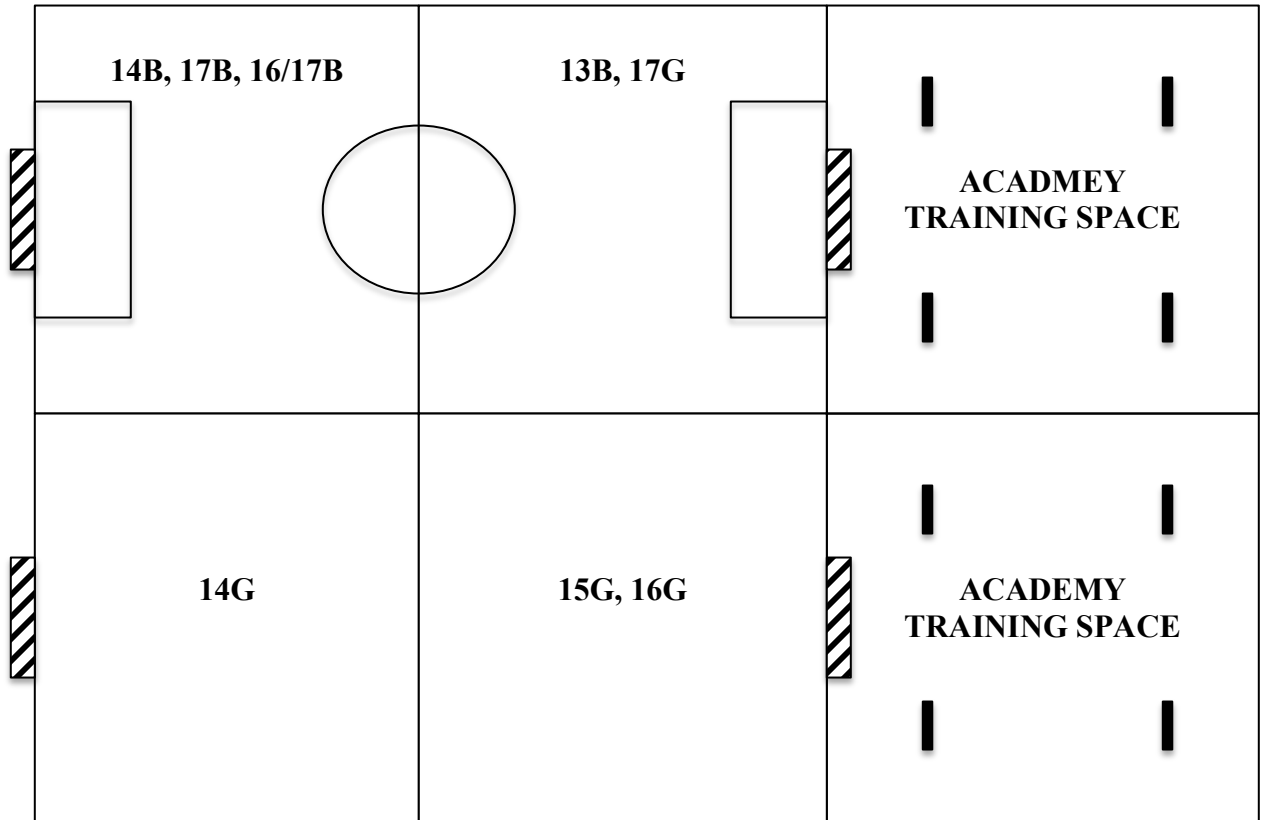

# Training Grounds Map – Spring 2014

ENTRANCE

Hoffman House

SHED

PLAY GROUND