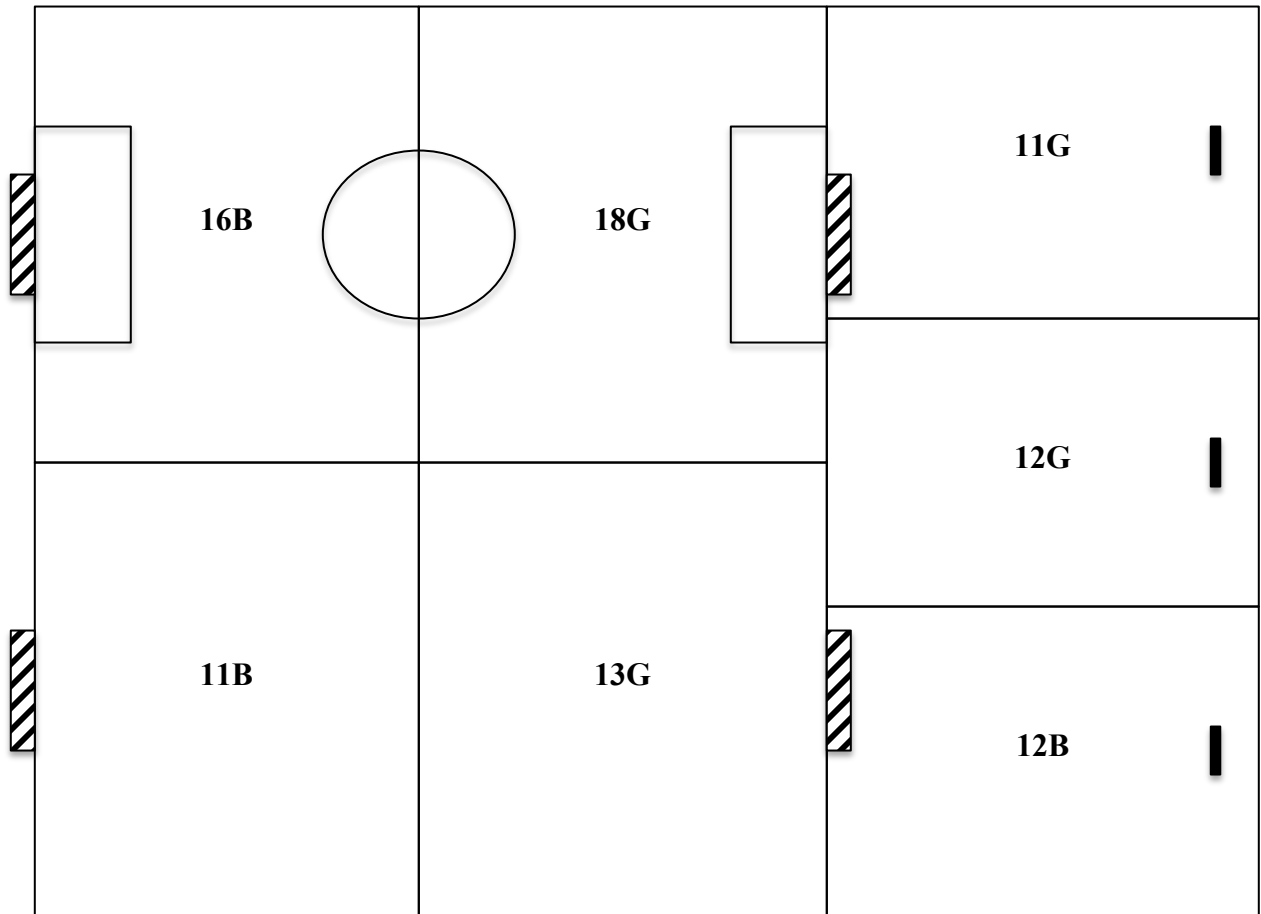

# Training Grounds Map – Spring 2014

ENTRANCE

Hoffman House

SHED

PLAY GROUND