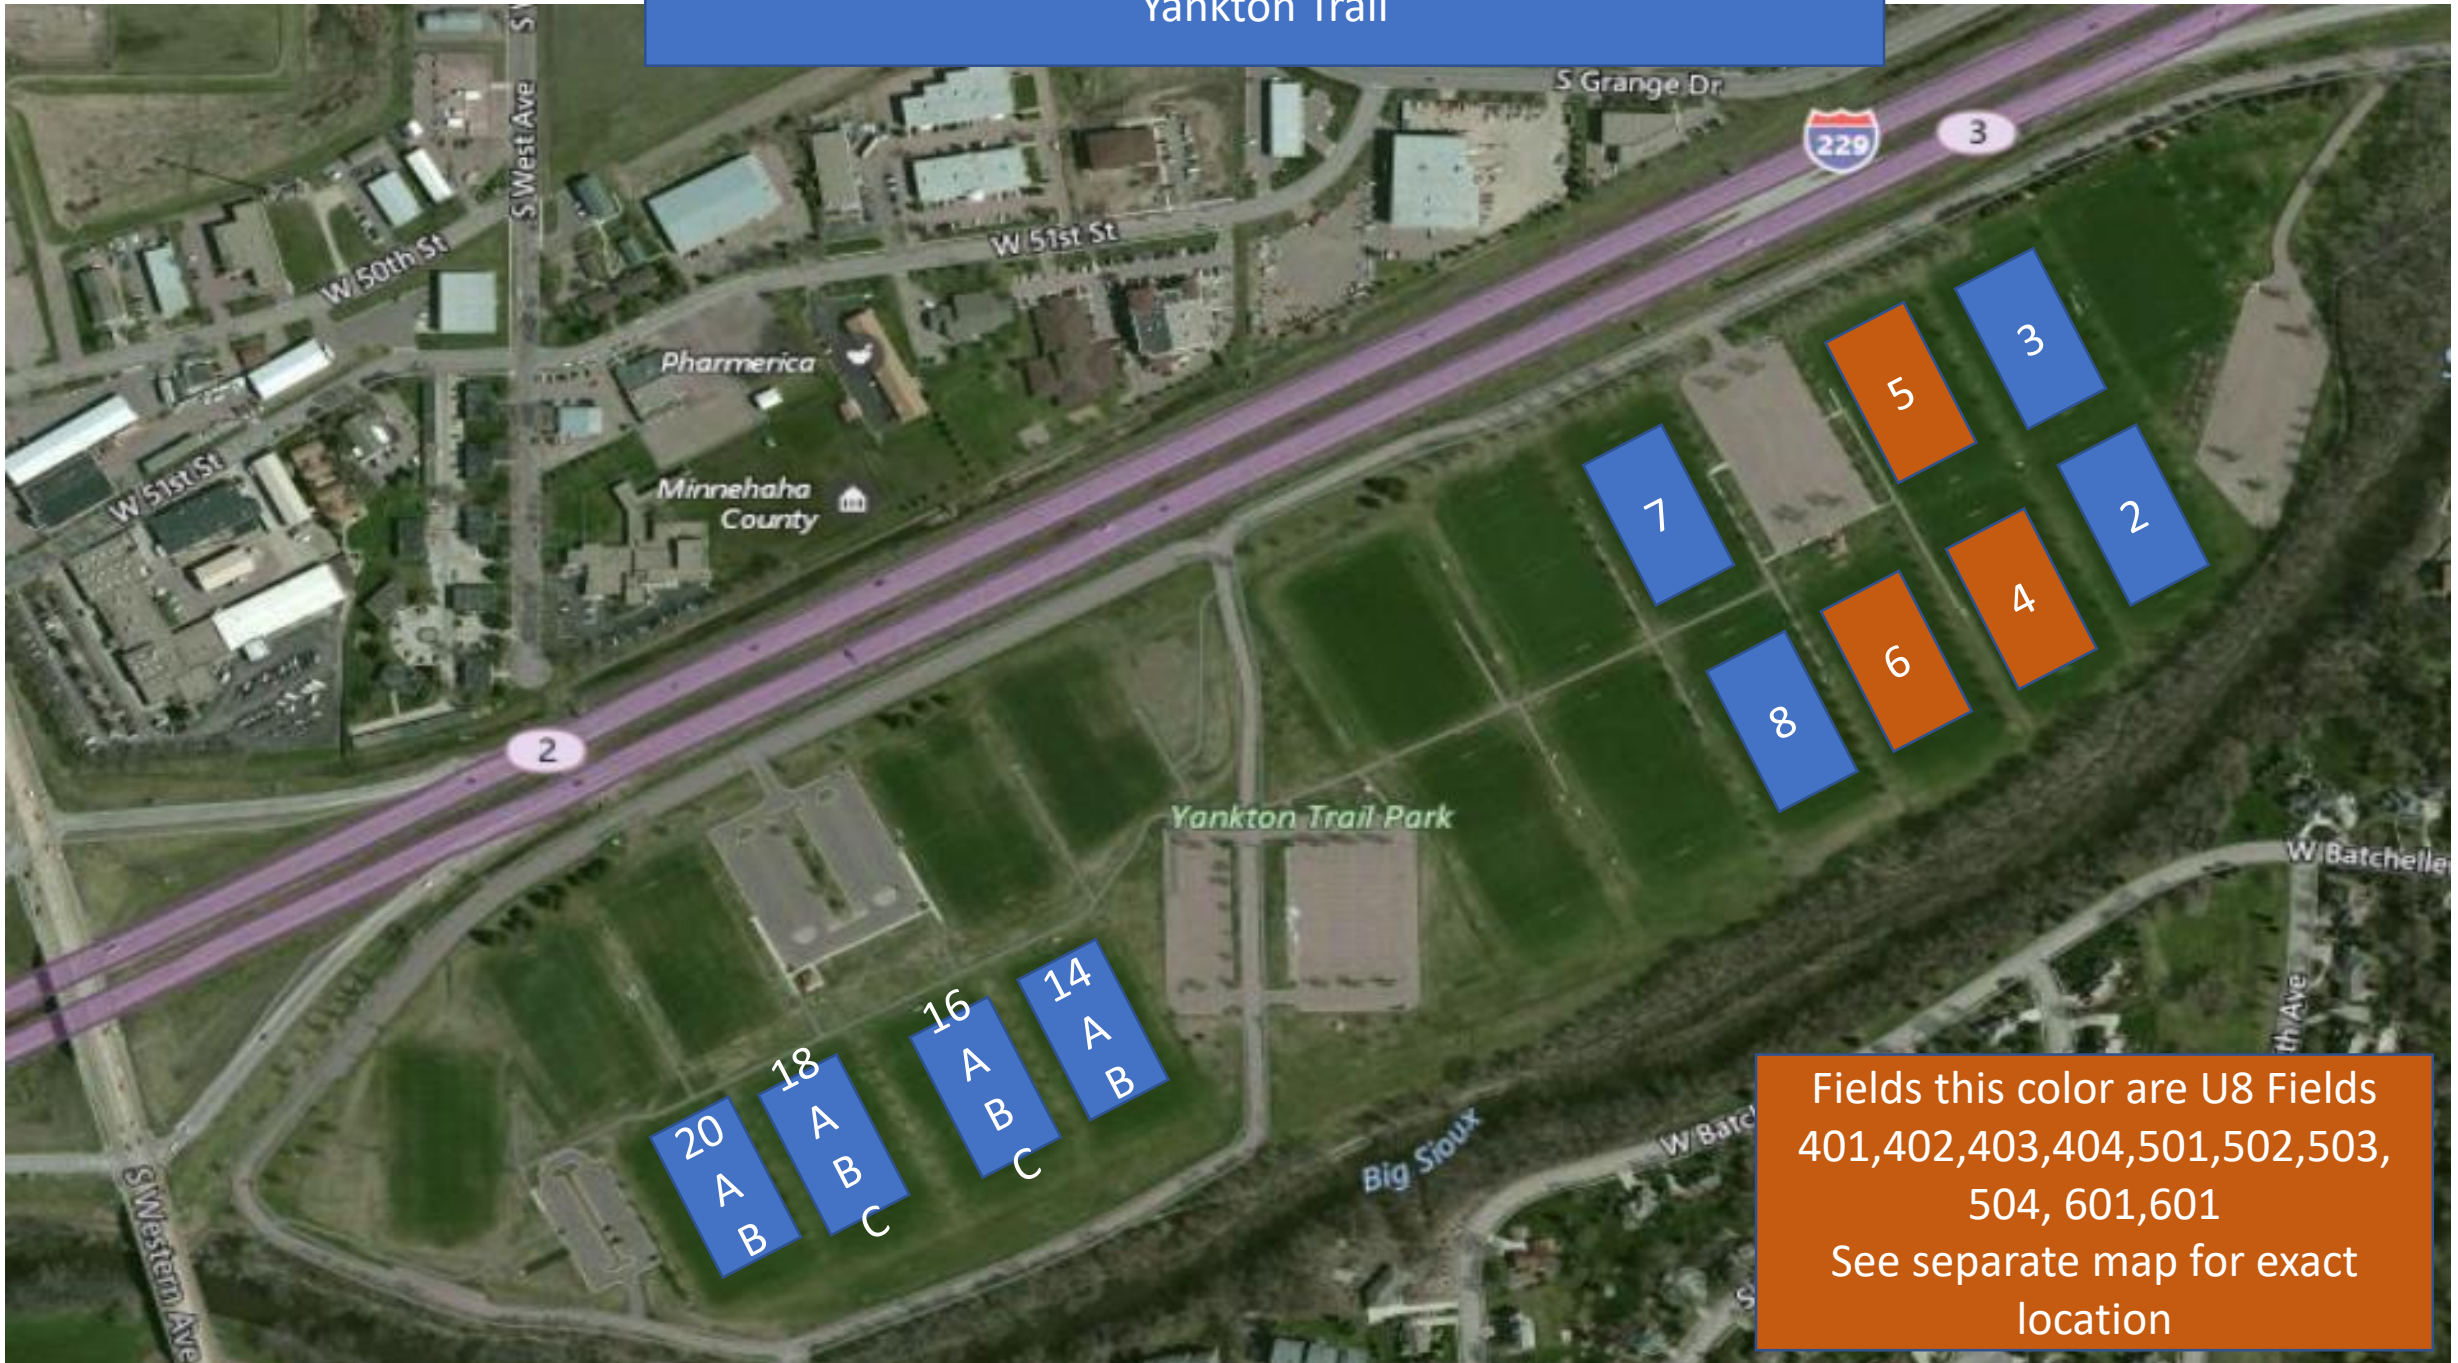

Yankton Trail

Fields this color are U8 Fields
401,402,403,404,501,502,503,
504, 601,601
See separate map for exact
location